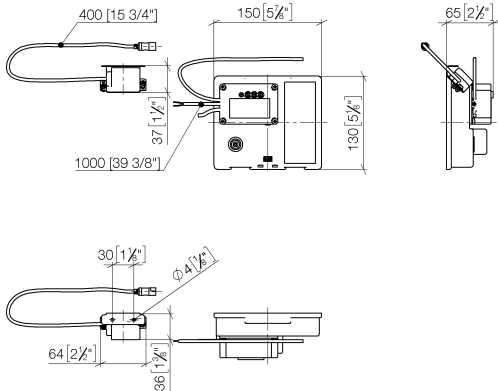

**Required miscellaneous**

**eSET Touchfree Basin mixer with temperature setting for combining with wall-mounted fittings -** 35 741 970 90

- max. recess depth 125 mm
- min. recess depth 90 mm

**Required miscellaneous**

**eSET Touchfree Basin mixer with temperature setting for combining with free-standing fittings -** 35 740 970 90

**Recommended miscellaneous**

**Extension for Touchfree 500 mm -** 12 765 970 90

**MEM eSET Touchfree Basin mixer without pop-up waste with temperature setting - Chrome**

MEM

ST 010 104 9782  
mm [inches]

**Certificates**

LGA_29120.	WRAS_1906116.	IAPMO_EGS.	CE000001_eSet_Tou chfree_20171206_D E_signed.	CE000002_eSet_Tou chfree_20171206_E N_signed.
LGA_29119.				

ST 010 104 9782

**MEM eSET Touchfree Basin mixer without pop-up waste with temperature setting - Chrome**

MEM

ST 010 104 9782

- 200mm projection
- fixed spout
- rectangular, air-enriched flow
- height of mixer 321 mm
- height up to aerator 190 mm
- hole diameter 35 mm
- rosette 60 x 60 mm
- 2x screw-in M 10 x 1 pressure hose, leak-tested
- 1/2" connection
- max. flow 5.7 l/min
- lead-free
- This product can help a building meet the requirements of Green Building Rating Systems, e.g. LEED®, BREEAM®, DGNB