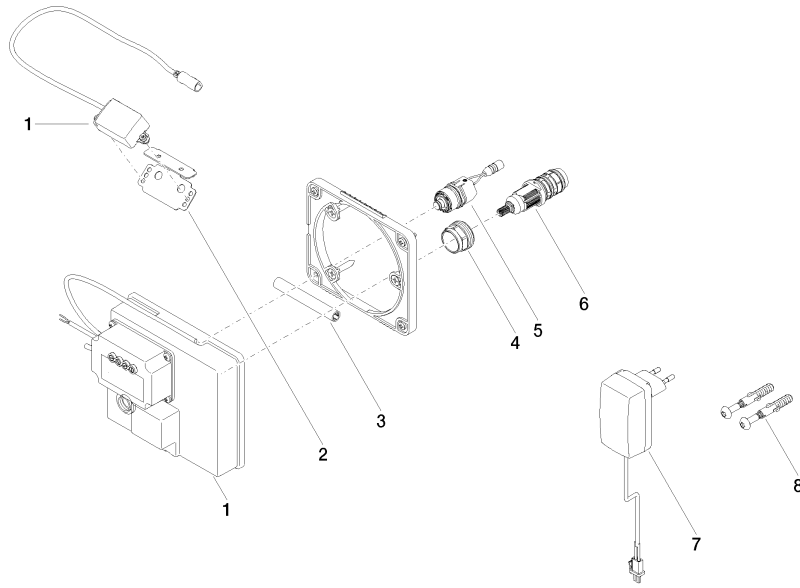

**eSET Touchfree Basin mixer with temperature setting for combining with free-standing fittings -** 35 740 970 90

**Recommended miscellaneous**

**Extension for Touchfree 500 mm -** 12 765 970 90

**MEM eSET Touchfree Basin mixer without pop-up waste with temperature setting - Chrome**

MEM

ST 010 104 9782  
mm [inches]

**Certificates**

LGA_29120.	WRAS_1906116.	IAPMO_EGS.	CE000001_eSet_Tou chfree_20171206_D E_signed.	CE000002_eSet_Tou chfree_20171206_E N_signed.
LGA_29119.				

ST 010 104 9782

**MEM eSET Touchfree Basin mixer without pop-up waste with temperature setting - Chrome**

MEM

ST 010 104 9782

- 200mm projection
- fixed spout
- rectangular, air-enriched flow
- height of mixer 321 mm
- height up to aerator 190 mm
- hole diameter 35 mm
- rosette 60 x 60 mm
- 2x screw-in M 10 x 1 pressure hose, leak-tested
- 1/2" connection
- max. flow 5.7 l/min
- lead-free
- This product can help a building meet the requirements of Green Building Rating Systems, e.g. LEED®, BREEAM®, DGNB