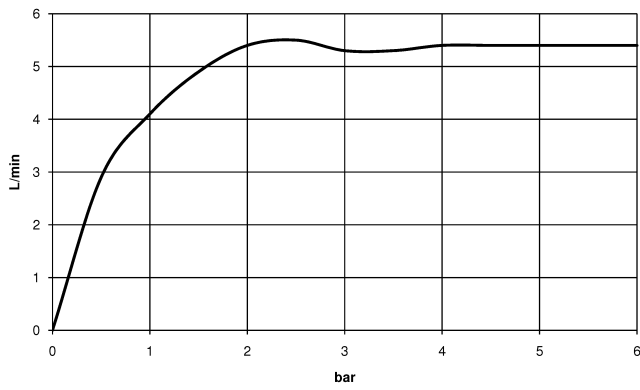

MEM eSET Touchfree Basin mixer without pop-up waste with temperature setting - Chrome

---

MEM

ST 010 104 9782

**Flow rate chart**

**Certificates**

LGA\_28441.

GDV\_0400289.

ST 010 104 9782

**Spare parts list**

No.	Item Number	Name	Quantity used	Delivery time
1	90 28 22 155 01-00	spout	1	10
2	09 27 78 034-00	rosette	1	10
3	09 11 10 054 10 90	connection	1	2
4	09 14 10 130 90	seal	1	2
5	09 11 10 055 10 90	connection	1	2
6	04 30 04 016 00 90	hose	2	60
7	04 23 10 009 01 90	fixing set	1	2
8	90 14 10 060 00 90	seal	1	2
9	09 31 20 065 90	plug	1	2
10	90 23 30 040 00-00	threaded connector	2	10