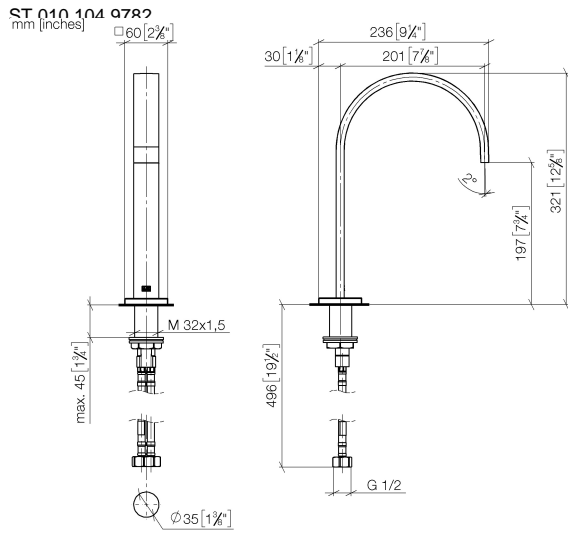

**MEM eSET Touchfree Basin mixer without pop-up waste with temperature setting - Chrome**

MEM

ST 010 104 9782

- 200mm projection
- fixed spout
- rectangular, air-enriched flow
- height of mixer 321 mm
- height up to aerator 190 mm
- hole diameter 35 mm
- rosette 60 x 60 mm
- 2x screw-in M 10 x 1 pressure hose, leak-tested
- 1/2" connection
- max. flow 5.7 l/min
- lead-free
- This product can help a building meet the requirements of Green Building Rating Systems, e.g. LEED®, BREEAM®, DGNB

MEM eSET Touchfree Basin mixer without pop-up waste with temperature setting - Chrome

---

MEM

ST 010 104 9782

**Flow rate chart**

**Certificates**

LGA\_28441.

GDV\_0400289.

ST 010 104 9782

**Spare parts list**

No.	Item Number	Name	Quantity used	Delivery time
1	90 28 22 155 01-00	spout	1	10
2	09 27 78 034-00	rosette	1	10
3	09 11 10 054 10 90	connection	1	2
4	09 14 10 130 90	seal	1	2
5	09 11 10 055 10 90	connection	1	2
6	04 30 04 016 00 90	hose	2	60
7	04 23 10 009 01 90	fixing set	1	2
8	90 14 10 060 00 90	seal	1	2
9	09 31 20 065 90	plug	1	2
10	90 23 30 040 00-00	threaded connector	2	10