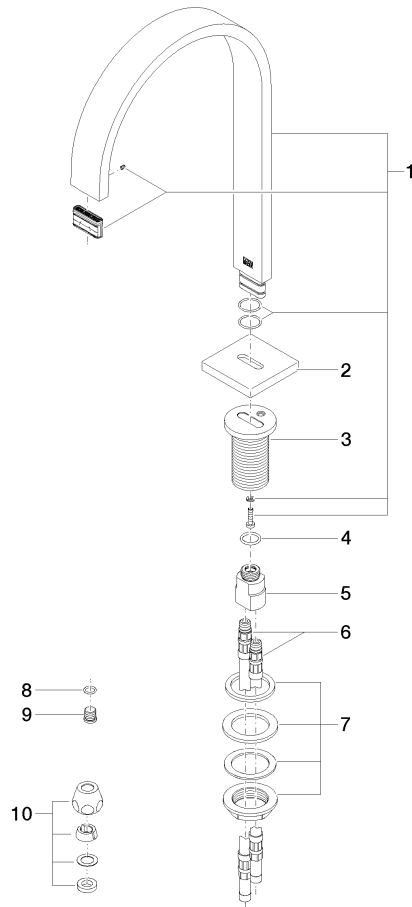

**Spare parts list**

No.	Item Number	Name	Quantity used	Delivery time
1	90 10 01 177 00 90	electronic accessories	1	2
2	90 17 20 199 00 90	holder	1	2
3	90 23 01 124 00 90	sleeve	1	2
4	09 23 10 129 90	nut	1	2
5	04 30 50 079 00 90	valve	1	2
6	90 15 02 013 00 90	cartridge	1	2
7	04 10 01 246 00 90	electronic accessories	1	2
8	04 30 31 024 01 90	fixing set	1	2

**MEM eSET Touchfree Basin mixer without pop-up waste with temperature setting - Chrome**

MEM

ST 010 104 9782

- 200mm projection
- fixed spout
- rectangular, air-enriched flow
- height of mixer 321 mm
- height up to aerator 190 mm
- hole diameter 35 mm
- rosette 60 x 60 mm
- 2x screw-in M 10 x 1 pressure hose, leak-tested
- 1/2" connection
- max. flow 5.7 l/min
- lead-free
- This product can help a building meet the requirements of Green Building Rating Systems, e.g. LEED®, BREEAM®, DGNB

MEM eSET Touchfree Basin mixer without pop-up waste with temperature setting - Chrome

---

MEM

ST 010 104 9782

**Flow rate chart**

**Certificates**

LGA\_28441.

GDV\_0400289.

ST 010 104 9782

**Spare parts list**

No.	Item Number	Name	Quantity used	Delivery time
1	90 28 22 155 01-00	spout	1	10
2	09 27 78 034-00	rosette	1	10
3	09 11 10 054 10 90	connection	1	2
4	09 14 10 130 90	seal	1	2
5	09 11 10 055 10 90	connection	1	2
6	04 30 04 016 00 90	hose	2	60
7	04 23 10 009 01 90	fixing set	1	2
8	90 14 10 060 00 90	seal	1	2
9	09 31 20 065 90	plug	1	2
10	90 23 30 040 00-00	threaded connector	2	10